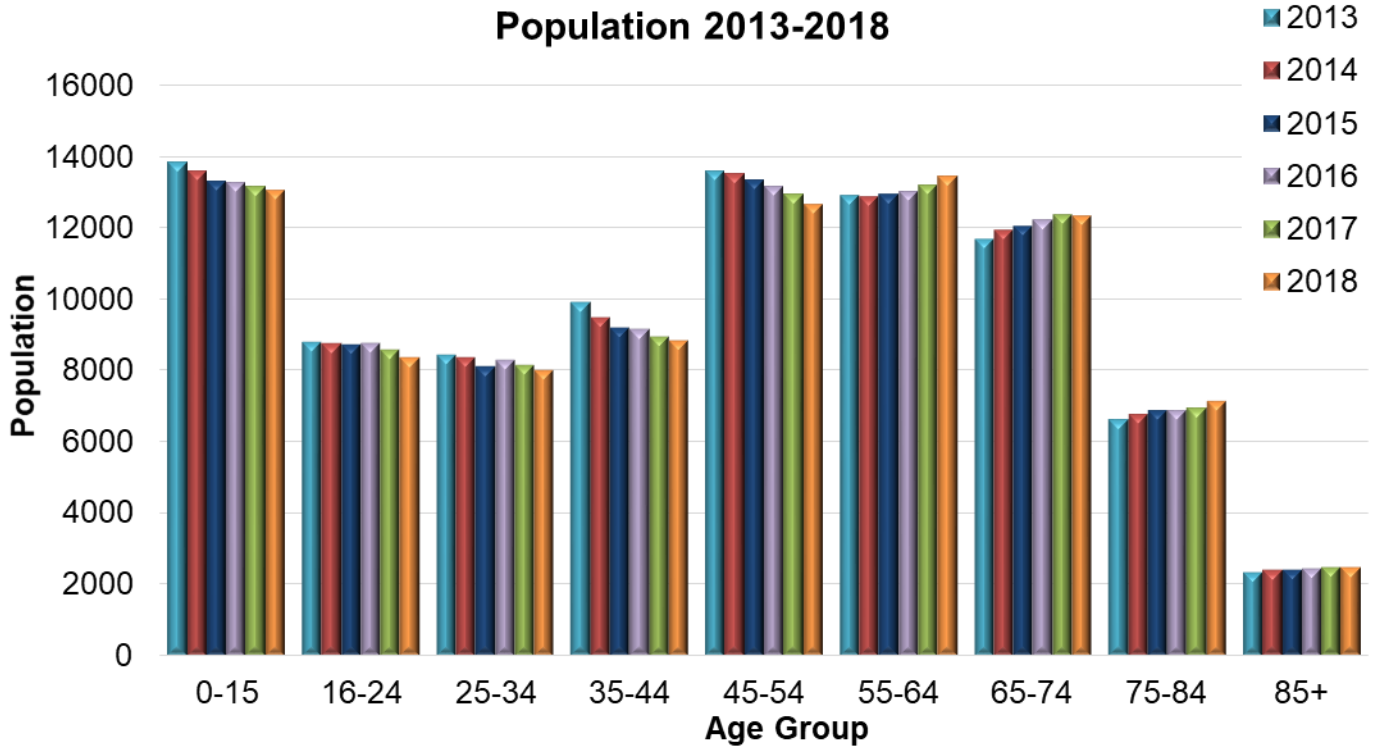

Mid-year estimates of population size in Argyll and Bute

Number of people by age band and year, in Argyll and Bute

Age Band	2013	2014	2015	2016	2017	2018
0-15	13,814	13,575	13,292	13,238	13,163	13,024
16-24	8,806	8,747	8,705	8,746	8,581	8,376
25-34	8,416	8,349	8,110	8,279	8,160	7,997
35-44	9,907	9,480	9,170	9,164	8,948	8,811
45-54	13,587	13,516	13,340	13,140	12,939	12,639
55-64	12,889	12,867	12,949	13,007	13,182	13,453
65-74	11,655	11,940	12,020	12,221	12,370	12,324
75-84	6,635	6,770	6,883	6,889	6,971	7,142
85+	2,341	2,406	2,421	2,446	2,496	2,494
Total	88,050	87,650	86,890	87,130	86,810	86,260

Number of people by 5-year age band and gender, in Argyll and Bute, 2018

Age band	Female	Male	Total
0-4	1,797	1,895	3,692
5-9	2,192	2,187	4,379
10-14	2,062	2,188	4,250
15-19	2,087	2,401	4,488
20-24	1,960	2,975	4,935
25-29	1,823	2,386	4,209
30-34	1,961	1,990	3,951
35-39	2,072	2,127	4,199
40-44	2,400	2,349	4,749
45-49	3,119	2,860	5,979
50-54	3,599	3,361	6,960
55-59	3,480	3,327	6,807
60-64	3,232	3,143	6,375
65-69	3,369	3,207	6,576
70-74	3,007	2,787	5,794
75-79	2,219	1,900	4,119
80-84	1,680	1,172	2,852
85-89	1,031	626	1,657
90+	606	233	839
Total	43,696	43,114	86,810