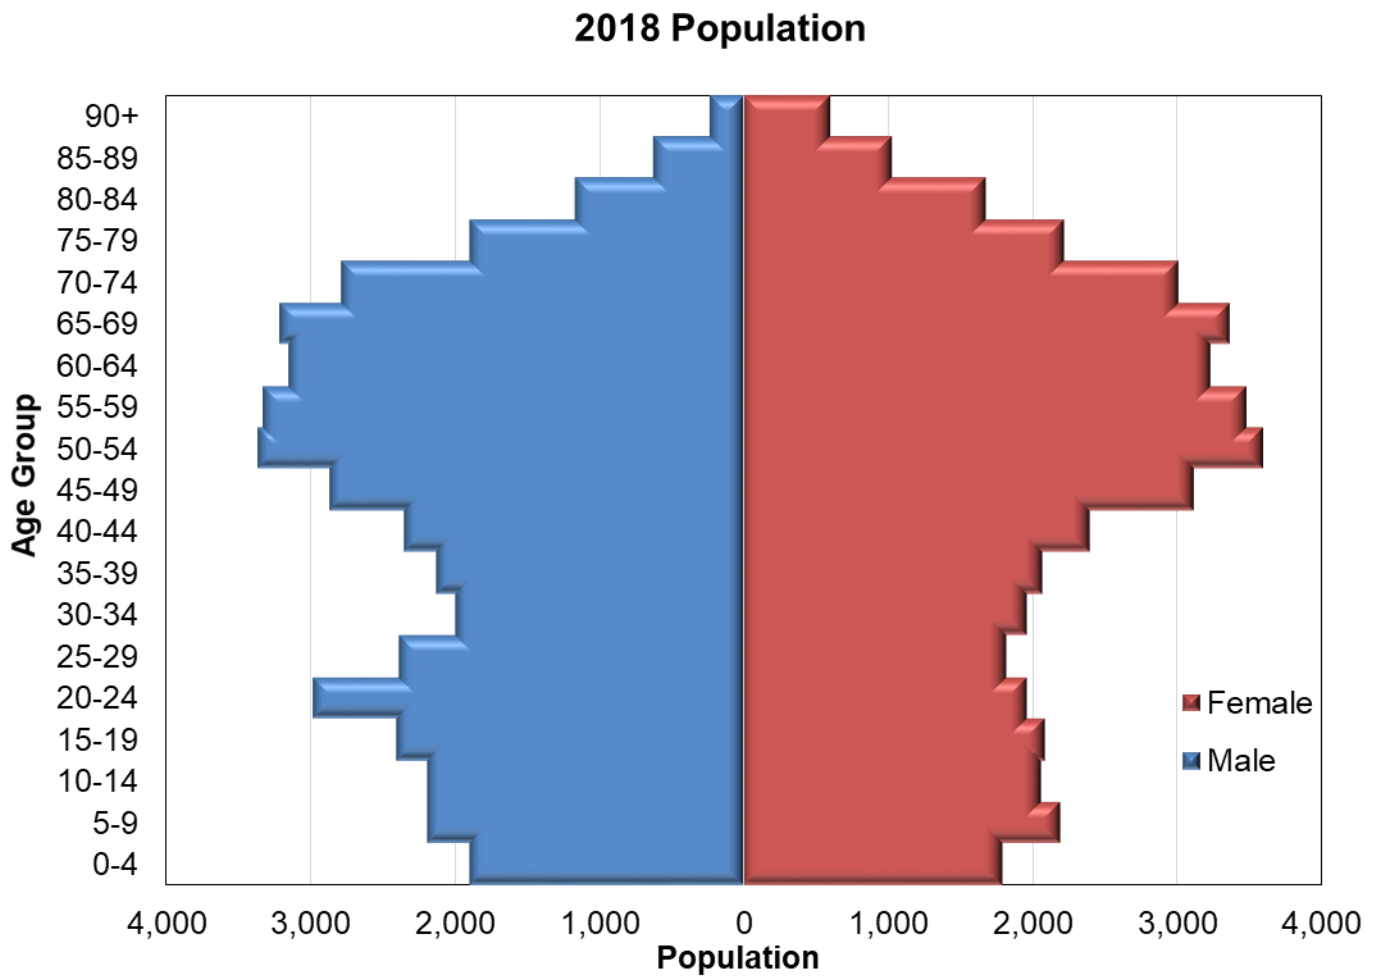

Mid-year estimates of population size in Argyll and Bute

Number of people by age band and year, in Argyll and Bute

Age Band	2013	2014	2015	2016	2017	2018
0-15	13,814	13,575	13,292	13,238	13,163	13,024
16-24	8,806	8,747	8,705	8,746	8,581	8,376
25-34	8,416	8,349	8,110	8,279	8,160	7,997
35-44	9,907	9,480	9,170	9,164	8,948	8,811
45-54	13,587	13,516	13,340	13,140	12,939	12,639
55-64	12,889	12,867	12,949	13,007	13,182	13,453
65-74	11,655	11,940	12,020	12,221	12,370	12,324
75-84	6,635	6,770	6,883	6,889	6,971	7,142
85+	2,341	2,406	2,421	2,446	2,496	2,494
Total	88,050	87,650	86,890	87,130	86,810	86,260

Number of people by 5-year age band and gender, in Argyll and Bute, 2018

Age band	Female	Male	Total
0-4	1,797	1,895	3,692
5-9	2,192	2,187	4,379
10-14	2,062	2,188	4,250
15-19	2,087	2,401	4,488
20-24	1,960	2,975	4,935
25-29	1,823	2,386	4,209
30-34	1,961	1,990	3,951
35-39	2,072	2,127	4,199
40-44	2,400	2,349	4,749
45-49	3,119	2,860	5,979
50-54	3,599	3,361	6,960
55-59	3,480	3,327	6,807
60-64	3,232	3,143	6,375
65-69	3,369	3,207	6,576
70-74	3,007	2,787	5,794
75-79	2,219	1,900	4,119
80-84	1,680	1,172	2,852
85-89	1,031	626	1,657
90+	606	233	839
Total	43,696	43,114	86,810